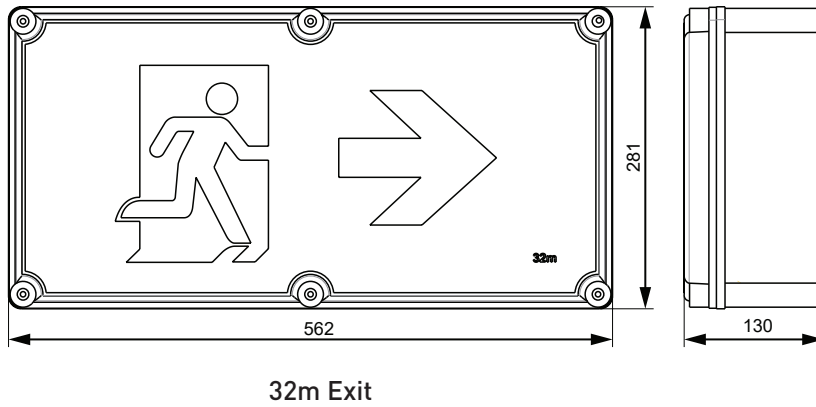

Weatherproof LED Exit Sign DALI Emergency

CAT NO. 684650/D, 684651/D, 684652/D, 684670/D, 684671/D, 684672/D

DIMENSIONS

Rear mounting bracket (684690)

Side mounting bracket (684691)