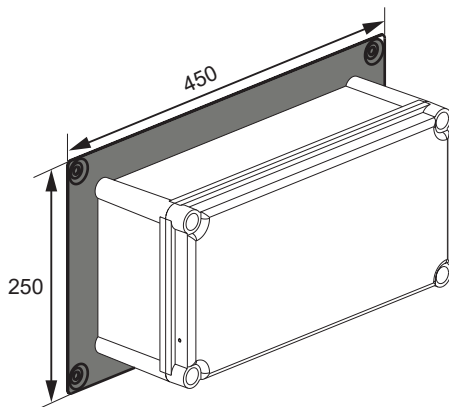

RM = Running Man Straight RML = Running Man Left RMR = Running Man Right

Accessories	
684690	Wall bracket for 24m
684691	Side bracket for 24m
684692	Ceiling bracket for 24m

FEATURES

- Two sizes: 24m and 32m viewing distance.
- Weatherproof enclosure IP65.
- Removable gear tray for ease of maintenance and installation.
- Two-rate charge mechanism.
- High temperature Ni-MH batteries.
- DALI monitored.
- Large terminal block for ease of connection.
- Designed and Manufactured in Australia.
- 1 Year Warranty.

SPACING TABLE

Maximum Spacing between luminaires for 0.2 lux (Australia)				
Mounting Height (m)	2.4	2.7	3.0	3.3
C ₀ : E2.5	5.6	5.8	5.8	5.8
C ₉₀ : E2	5.2	5.2	5.2	0.0*

As per AS/NZS 2293.1:2018

* - exit sign satisfies the requirement to illuminate the doorway or potential hazard, however without a spacing for this mounting height as per AS/NZS 2293.1:2018 clause 4.5.

Note: For New Zealand (1.0 lux), this luminaire is only internally lit exit sign without a spacing when installed at heights 2.1m - 20m.

Weatherproof LED Exit Sign DALI Emergency

CAT NO. 684650/D, 684651/D, 684652/D, 684670/D, 684671/D, 684672/D

DIMENSIONS

Rear mounting bracket (684690)

Side mounting bracket (684691)

Ceiling mounting bracket (684692)

Note: All dimensions are in mm.

Legrand Australia
1300 369 777
www.legrand.com.au
ABN 31 000 102 661