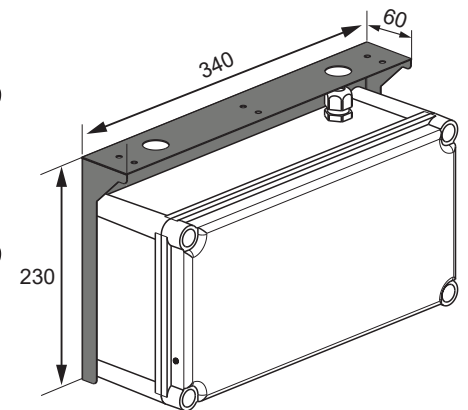

RM = Running Man Straight RML = Running Man Left RMR = Running Man Right

Accessories	
684690	Wall bracket for 24m
684691	Side bracket for 24m
684692	Ceiling bracket for 24m

FEATURES

- Two sizes: 24m and 32m viewing distance.
- Weatherproof enclosure IP65.
- Removable gear tray for ease of maintenance and installation.
- Two-rate charge mechanism.
- High temperature Ni-MH batteries.
- DALI monitored.
- Large terminal block for ease of connection.
- Designed and Manufactured in Australia.
- 1 Year Warranty.

SPACING TABLE

Maximum Spacing between luminaires for 0.2 lux (Australia)				
Mounting Height (m)	2.4	2.7	3.0	3.3
C ₀ : E2.5	5.6	5.8	5.8	5.8
C ₉₀ : E2	5.2	5.2	5.2	0.0*

As per AS/NZS 2293.1:2018

* - exit sign satisfies the requirement to illuminate the doorway or potential hazard, however without a spacing for this mounting height as per AS/NZS 2293.1:2018 clause 4.5.

Note: For New Zealand (1.0 lux), this luminaire is only internally lit exit sign without a spacing when installed at heights 2.1m - 20m.

Weatherproof LED Exit Sign DALI Emergency

CAT NO. 684650/D, 684651/D, 684652/D, 684670/D, 684671/D, 684672/D

DIMENSIONS

Rear mounting bracket (684690)

Side mounting bracket (684691)

Ceiling mounting bracket (684692)

Note: All dimensions are in mm.

Legrand Australia
1300 369 777
www.legrand.com.au
ABN 31 000 102 661