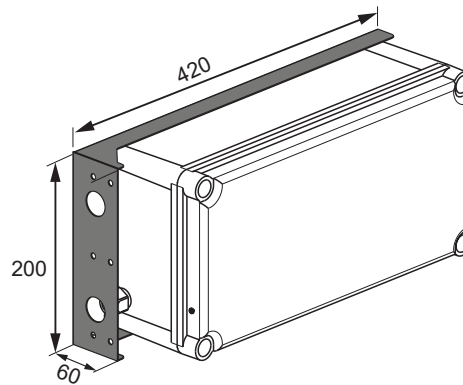

RM = Running Man Straight RML = Running Man Left RMR = Running Man Right

Accessories	
684690	Wall bracket for 24m
684691	Side bracket for 24m
684692	Ceiling bracket for 24m

FEATURES

- Two sizes: 24m and 32m viewing distance.
- Weatherproof enclosure IP65.
- Removable gear tray for ease of maintenance and installation.
- Two-rate charge mechanism.
- High temperature Ni-MH batteries.
- DALI monitored.
- Large terminal block for ease of connection.
- Designed and Manufactured in Australia.
- 1 Year Warranty.

SPACING TABLE

Maximum Spacing between luminaires for 0.2 lux (Australia)				
Mounting Height (m)	2.4	2.7	3.0	3.3
C ₀ : E2.5	5.6	5.8	5.8	5.8
C ₉₀ : E2	5.2	5.2	5.2	0.0*

As per AS/NZS 2293.1:2018

* - exit sign satisfies the requirement to illuminate the doorway or potential hazard, however without a spacing for this mounting height as per AS/NZS 2293.1:2018 clause 4.5.

Note: For New Zealand (1.0 lux), this luminaire is only internally lit exit sign without a spacing when installed at heights 2.1m - 20m.

Weatherproof LED Exit Sign DALI Emergency

CAT NO. 684650/D, 684651/D, 684652/D, 684670/D, 684671/D, 684672/D

DIMENSIONS

Rear mounting bracket (684690)

Side mounting bracket (684691)

Ceiling mounting bracket (684692)

Note: All dimensions are in mm.

Legrand Australia
1300 369 777
www.legrand.com.au
ABN 31 000 102 661