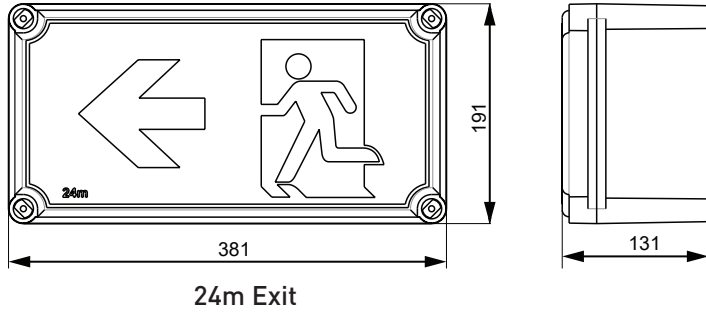

Weatherproof LED Exit Sign DALI Emergency

CAT NO. 684650/D, 684651/D, 684652/D, 684670/D, 684671/D, 684672/D

DIMENSIONS

Rear mounting bracket (684690)

Side mounting bracket (684691)